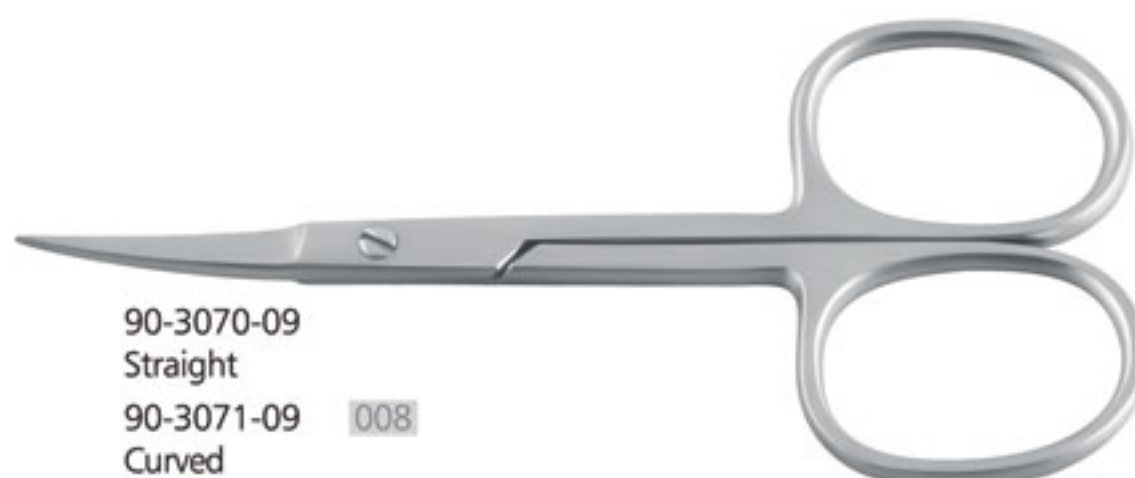

90-3070-09
Straight
90-3071-09 008
Curved
Cuticle Scissors
9.00 cm