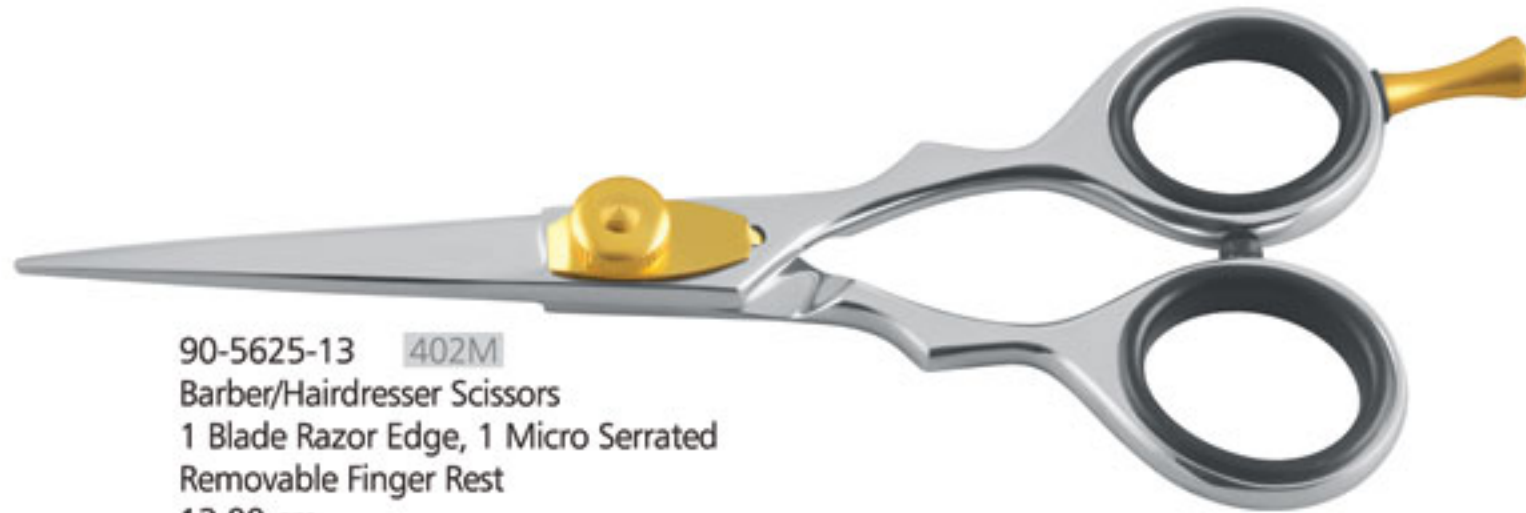

90-5625-13 402M
Barber/Hairdresser Scissors
1 Blade Razor Edge, 1 Micro Serrated
Removable Finger Rest
13.00 cm