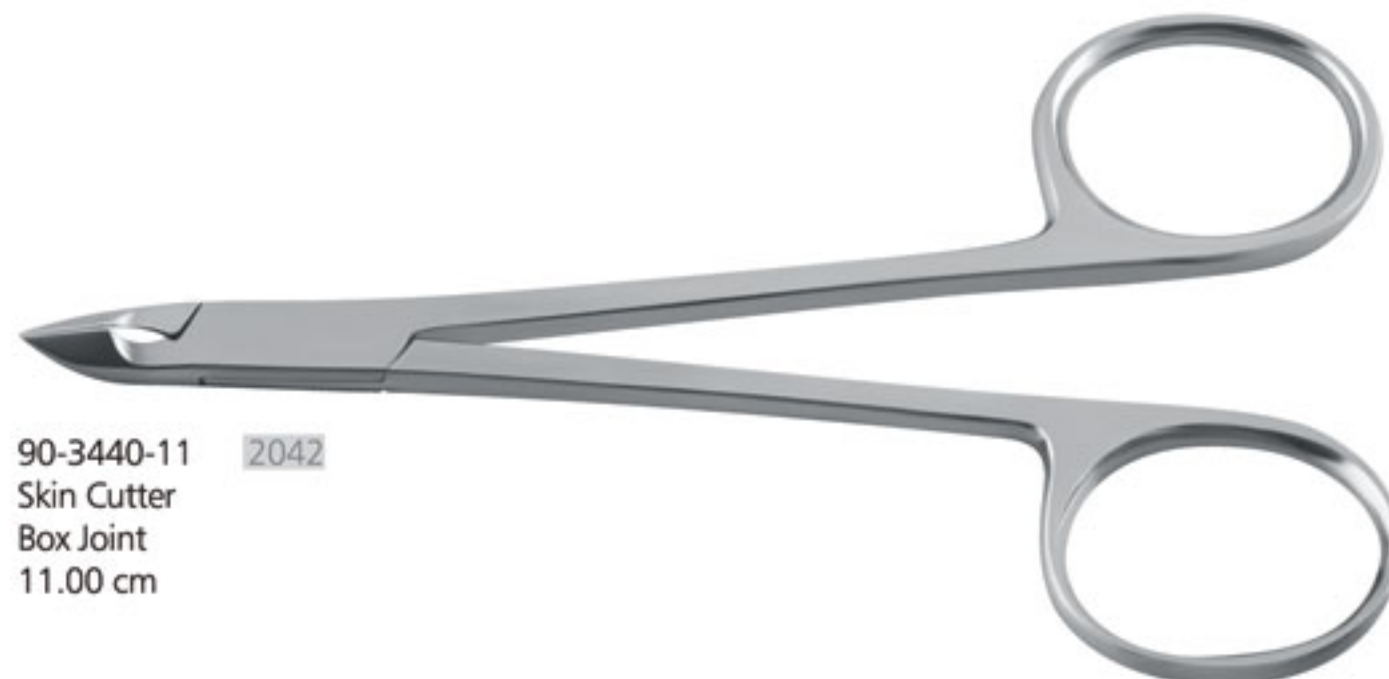

90-3440-11 **2042**
Skin Cutter
Box Joint
11.00 cm