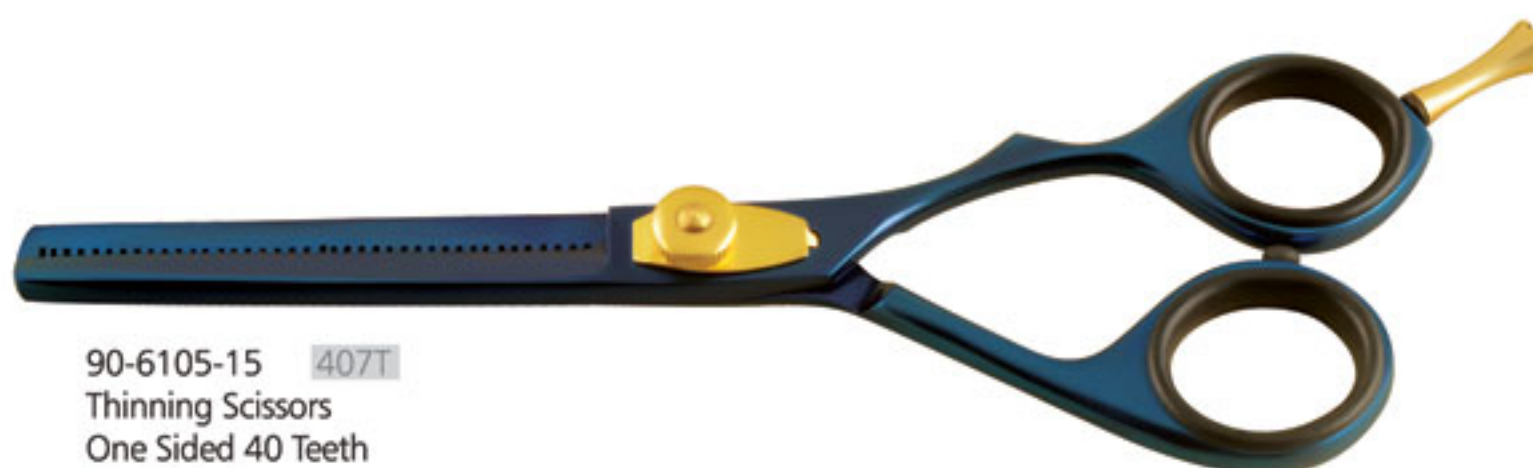

90-6105-15 407T
Thinning Scissors
One Sided 40 Teeth
Blue Titanium
Removable Finger Rest
15.00 cm

Available finishes: Mirror, Matt, Full and Partial Gold Plated & Titanium Coated.