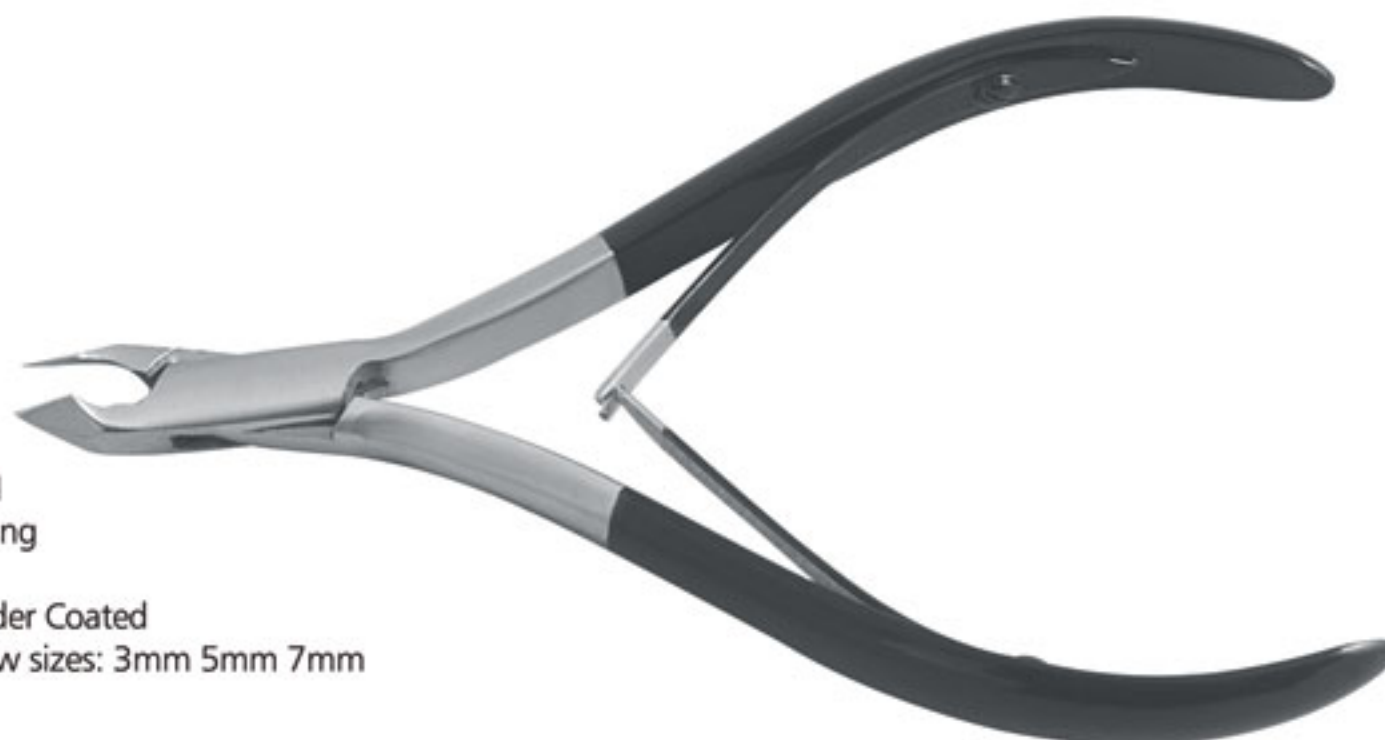

Available finishes: Mirror, Matt, Full and Partial Gold Plated, Titanium Coated & Powder Coated.