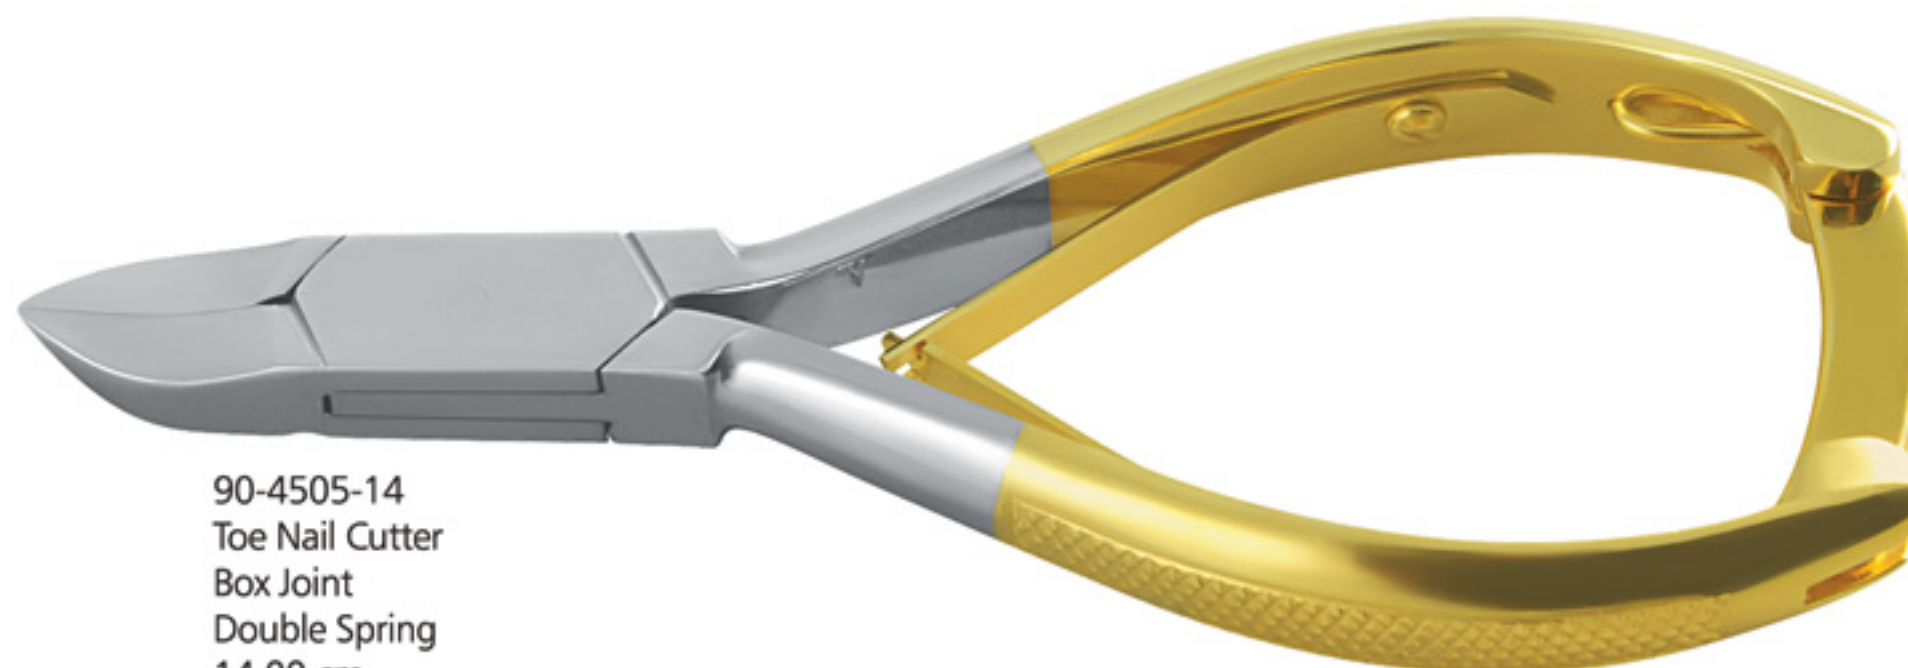

Available finishes: Mirror, Matt, Full and Partial Gold Plated, Titanium Coated & Powder Coated.

*Pedicure*

90-4500-14  
Toe Nail Cutter  
Box Joint  
Double Spring  
14.00 cm

90-4505-14  
Toe Nail Cutter  
Box Joint  
Double Spring  
14.00 cm