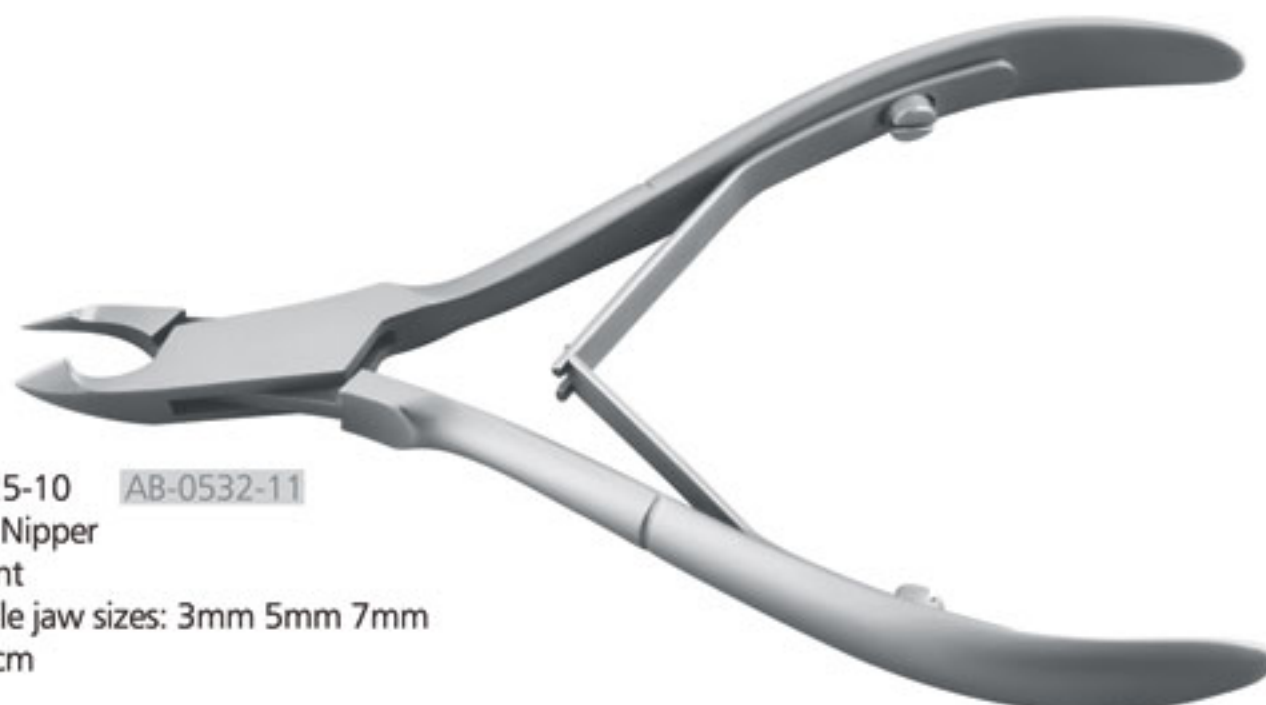

90-3425-10 **AB-0532-11**
Cuticle Nipper
Box Joint
Available jaw sizes: 3mm 5mm 7mm
10.00 cm