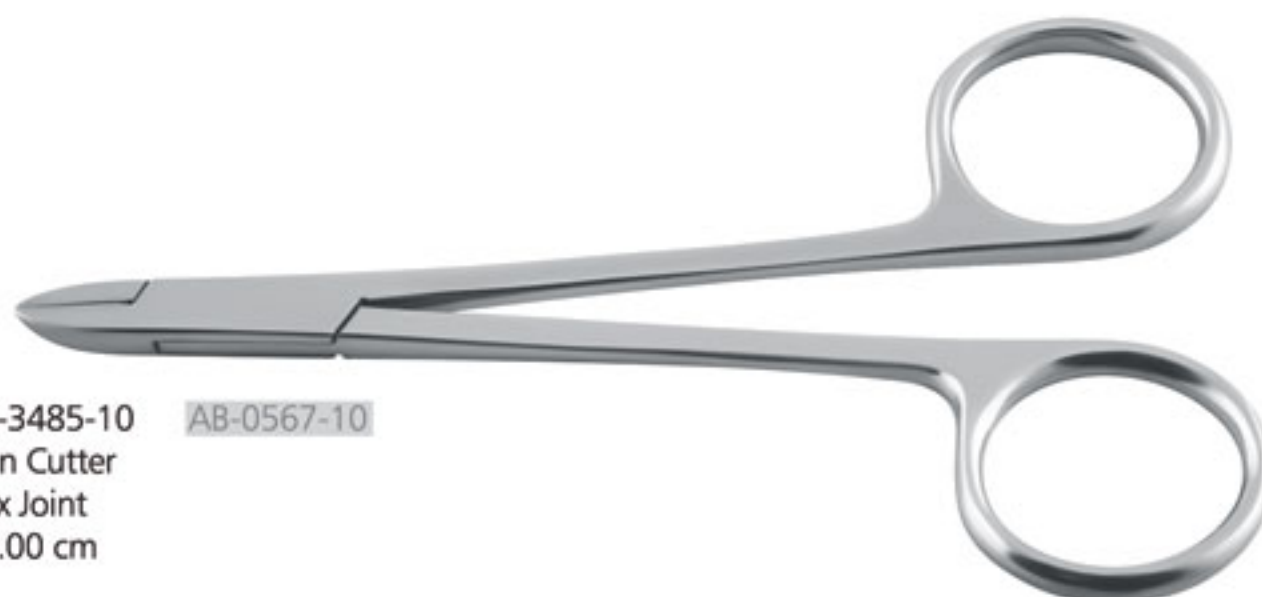

90-3485-10 AB-0567-10
Skin Cutter
Box Joint
10.00 cm