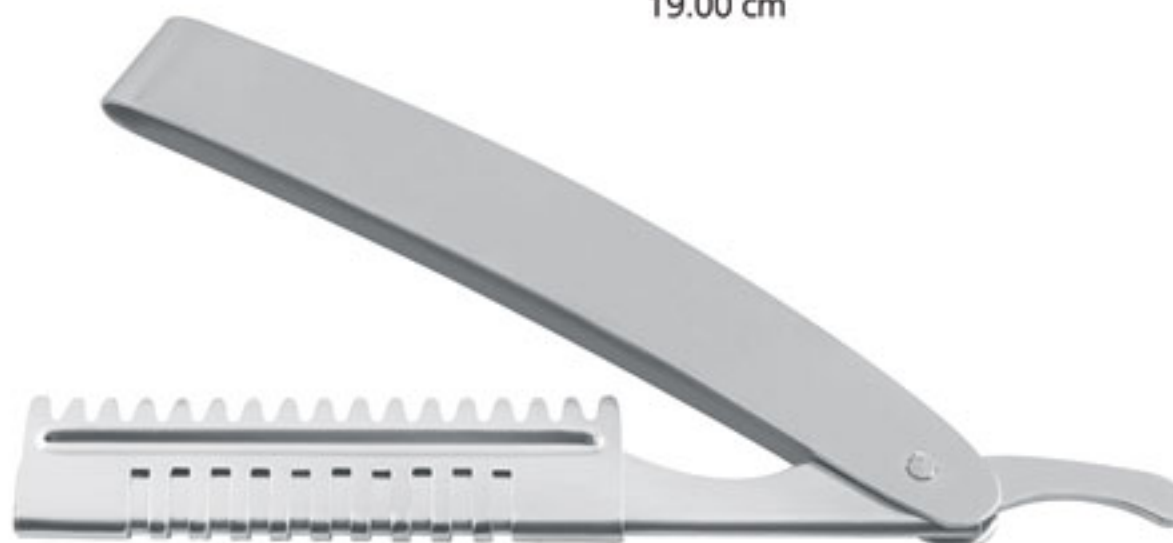

90-6400-00  
Thinning Razor  
Plastic Handle  
With Removable Blades  
21.00 cm

90-6405-00  
Thinning Razor  
With Removable Blades  
19.00 cm

90-6410-00  
Thinning Razor  
With Removable Blades  
19.00 cm