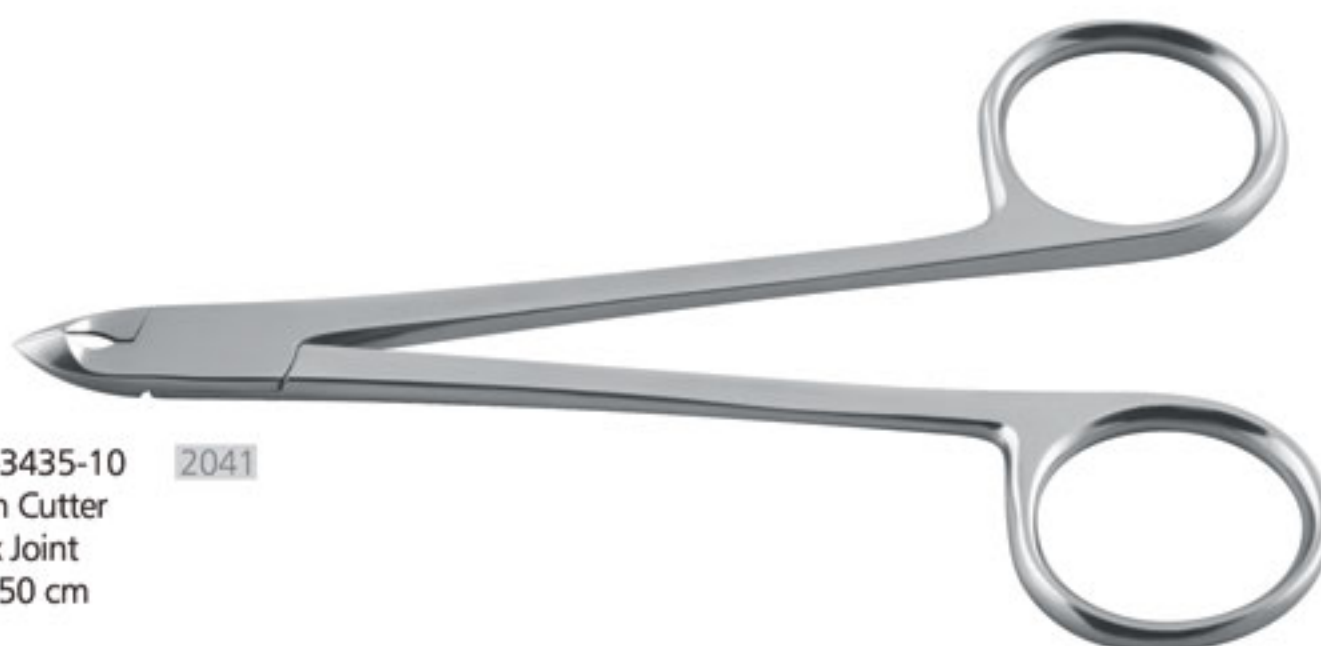

90-3435-10 **2041**
Skin Cutter
Box Joint
10.50 cm