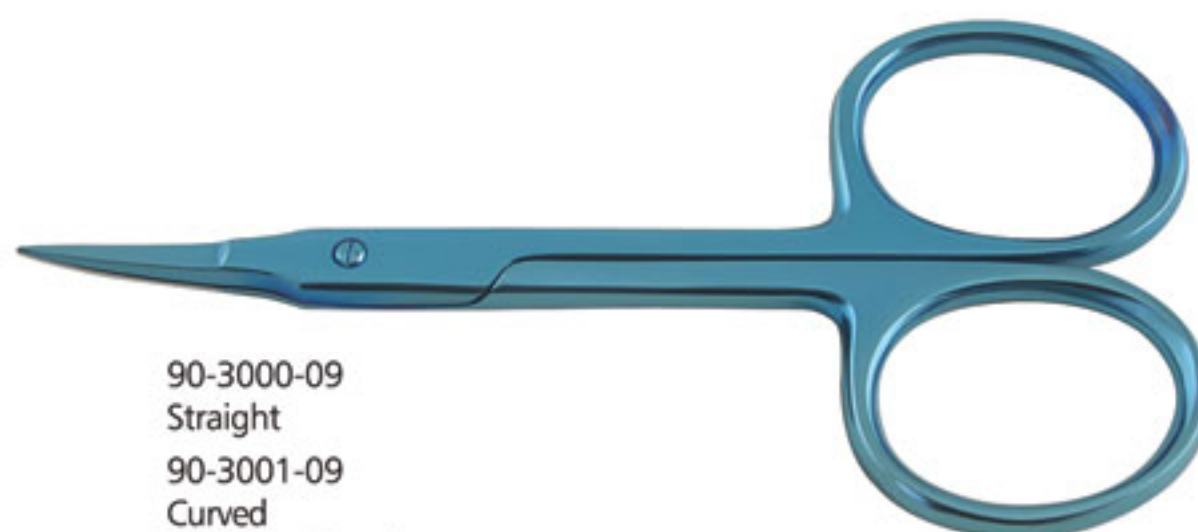

90-1910-10  
Black Head Remover  
10.50 cm

90-1915-12  
Black Head Remover  
12.00 cm

90-1920-09  
Black Head Remover  
9.50 cm

90-2000-00  
Eyelash Curler  
Gold Plated

*Manicure Implements*

90-3000-09  
Straight  
90-3001-09  
Curved  
Titanium Coated  
Professional Cuticle Scissors  
9.00 cm