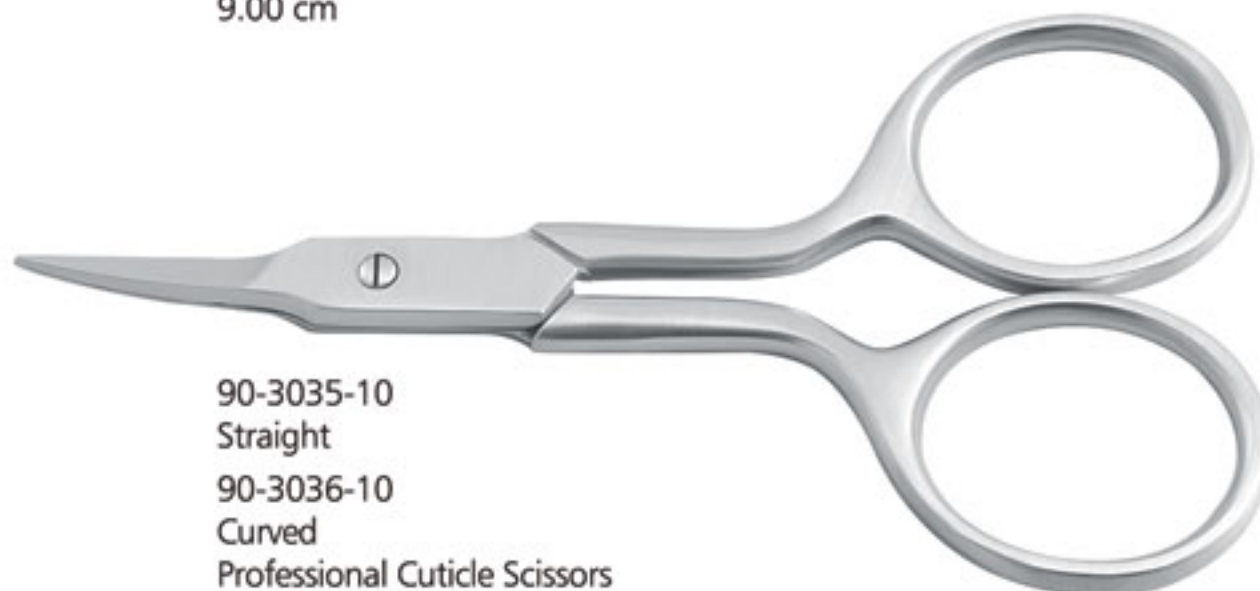

90-3035-10
Straight
90-3036-10
Curved
Professional Cuticle Scissors
10.00 cm