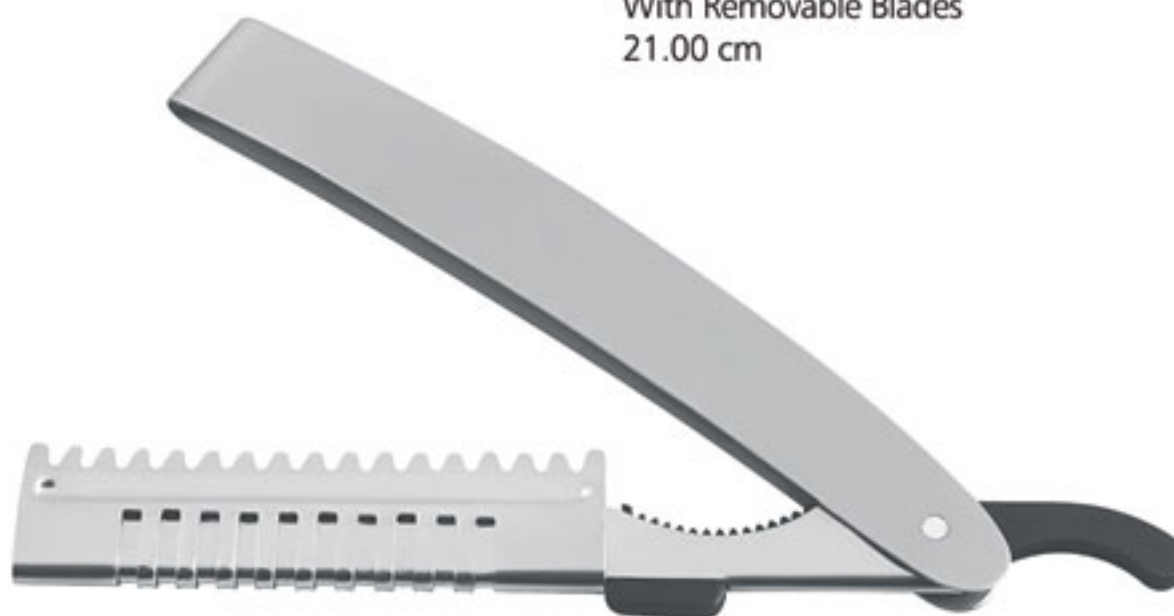

90-6405-00
Thinning Razor
With Removable Blades
19.00 cm