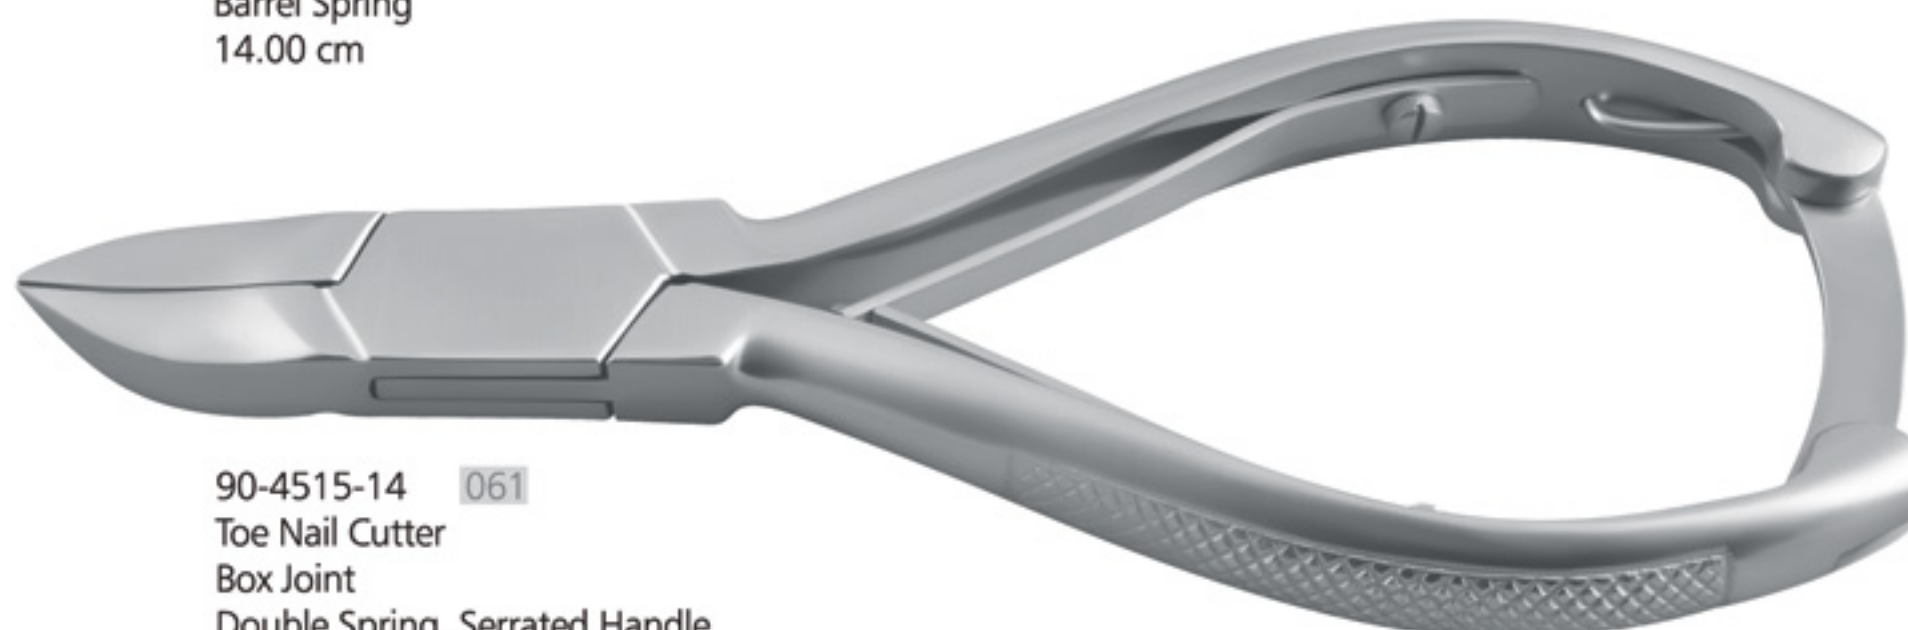

90-4515-14 061
Toe Nail Cutter
Box Joint
Double Spring, Serrated Handle
14.00 cm