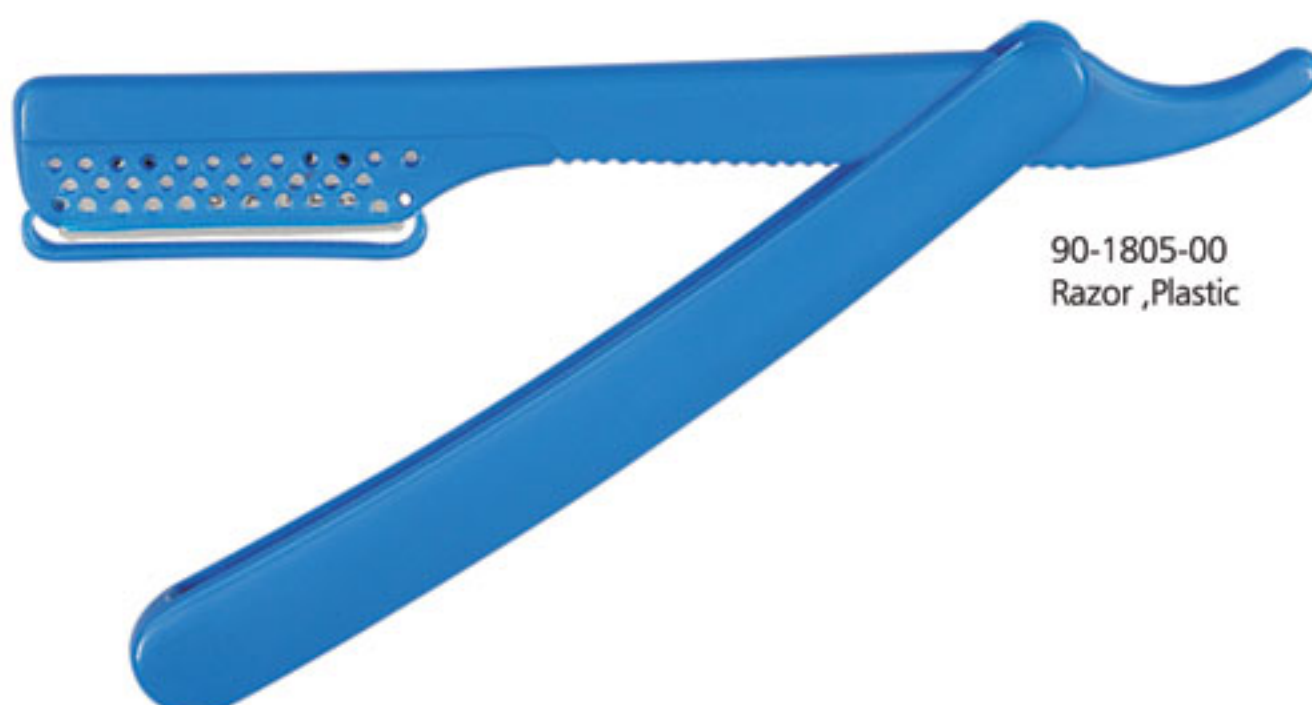

90-1805-00
Razor ,Plastic