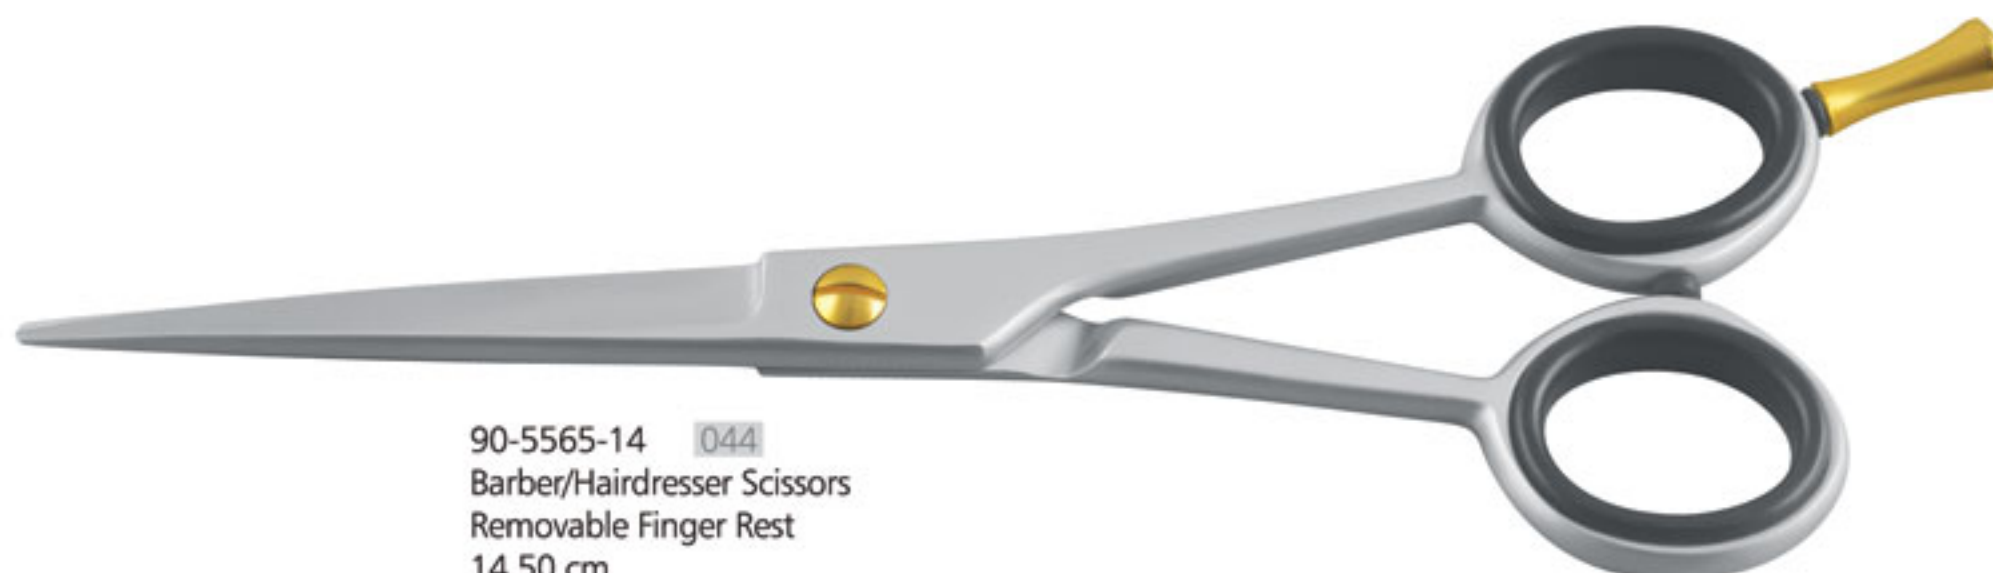

90-5545-15  
Barber Scissors  
Plastic Handles  
15.00 cm

90-5550-15  
Barber Scissors, Super Cut  
15.00 cm

90-5555-15  
Barber Scissors, Super Cut  
15.00 cm

90-5560-12 042  
Barber/Hairdresser Scissors  
Razor Edge  
Removable Finger Rest  
12.50 cm