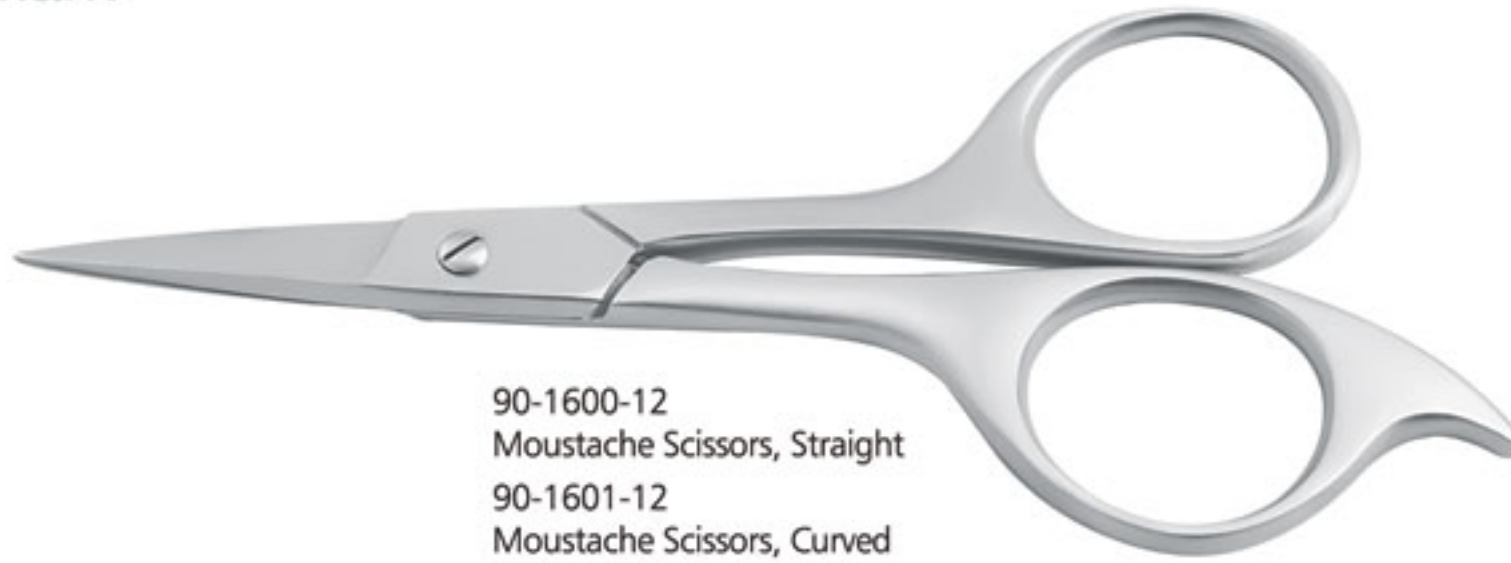

90-1600-12
Moustache Scissors, Straight
90-1601-12
Moustache Scissors, Curved
12.00 cm