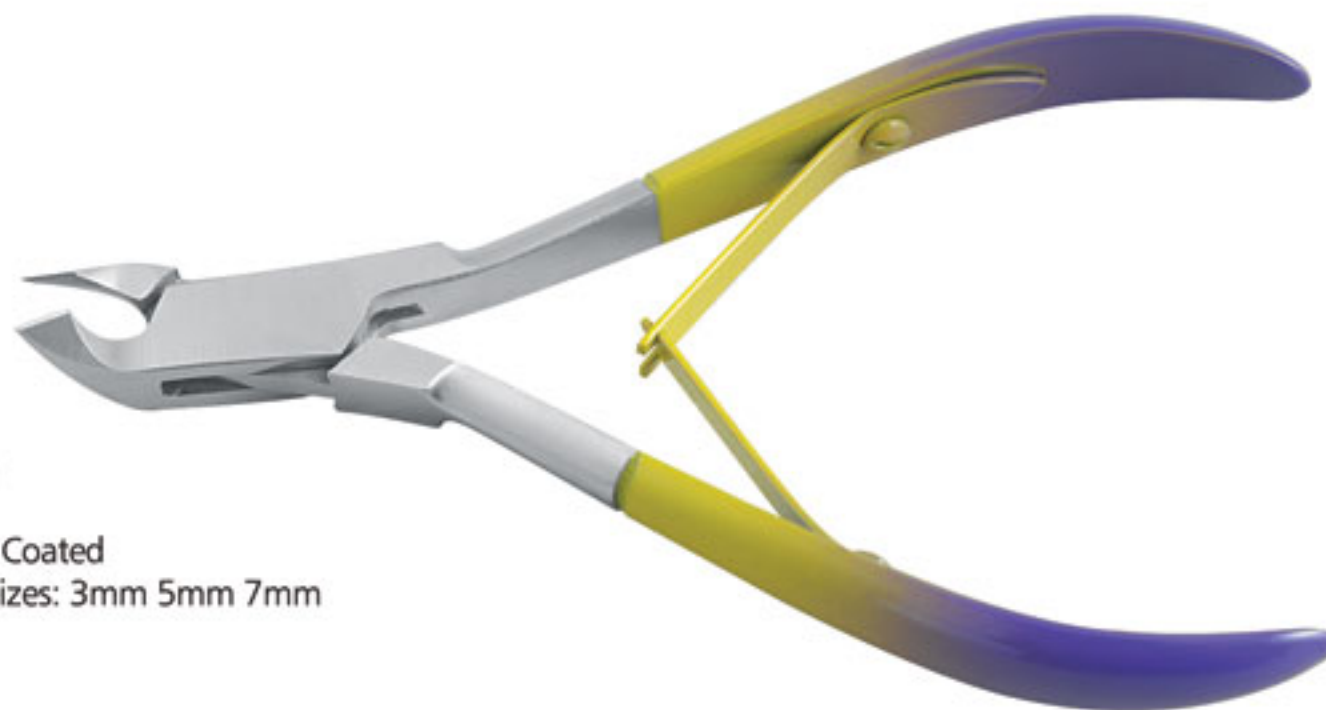

Available finishes: Mirror, Matt, Full and Partial Gold Plated, Titanium Coated & Powder Coated.

90-3300-11  
Single Spring  
Box Joint  
Available jaw sizes: 3mm 5mm 7mm  
11.50 cm

90-3305-10  
Double Spring  
Box Joint  
Partial Powder Coated  
Available jaw sizes: 3mm 5mm 7mm  
10.50 cm