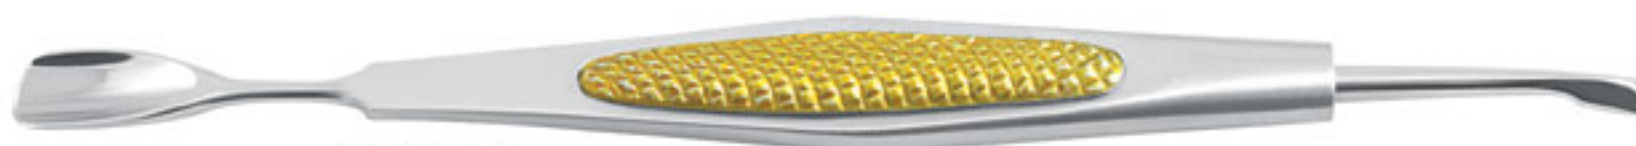

Available finishes: Mirror, Matt, Full and Partial Gold Plated, Titanium Coated & Powder Coated.

90-3800-13  
Cuticle Pusher & Trimmer  
13.00 cm

90-3805-09  
Cuticle Trimmer  
9.50 cm

90-3810-13  
Cuticle Pusher & Trimmer  
13.00 cm