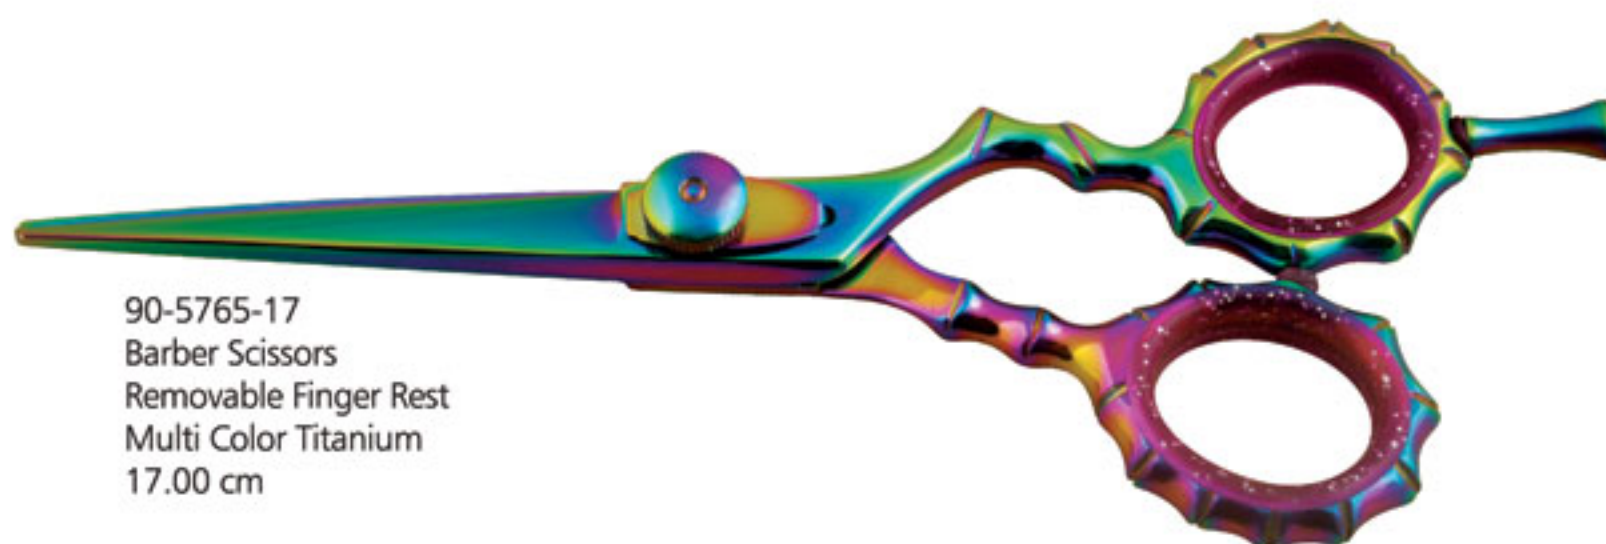

90-5765-17
Barber Scissors
Removable Finger Rest
Multi Color Titanium
17.00 cm