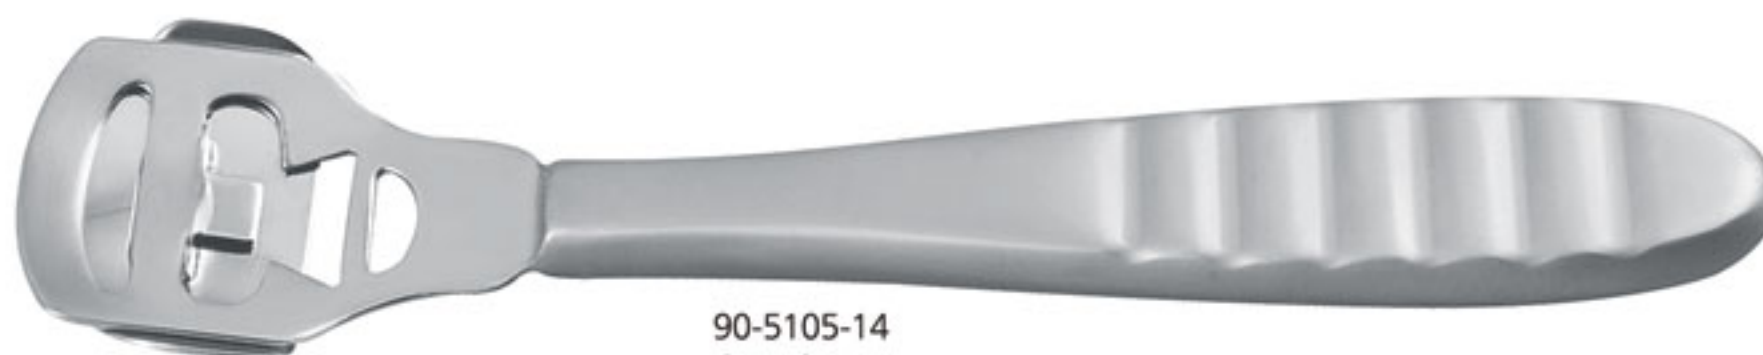

90-5105-14
Corn Cutter
14.00 cm