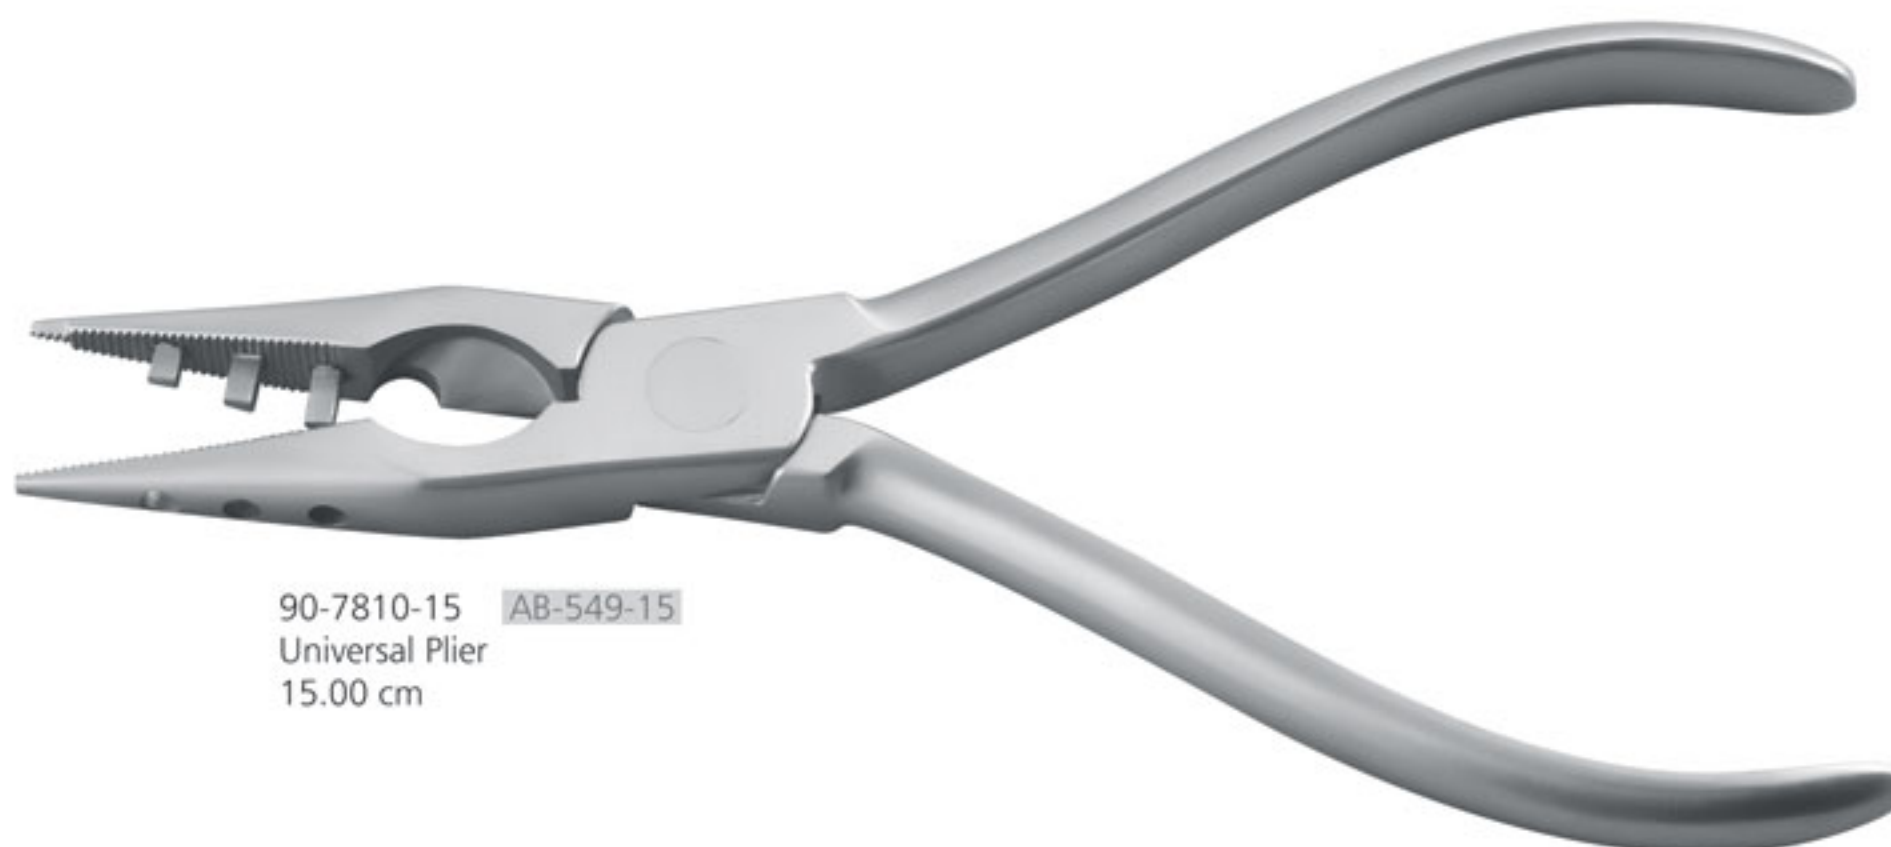

90-7760-19  
Utility Scissors  
Plastic Handle, Available in Various colors  
19.00 cm

90-7800-11 **221**  
Feilchenfeld Splinter Forcep  
11.00 cm

90-7805-14 **AB-548-14**  
Patent Plier  
14.00 cm

90-7810-15 **AB-549-15**  
Universal Plier  
15.00 cm