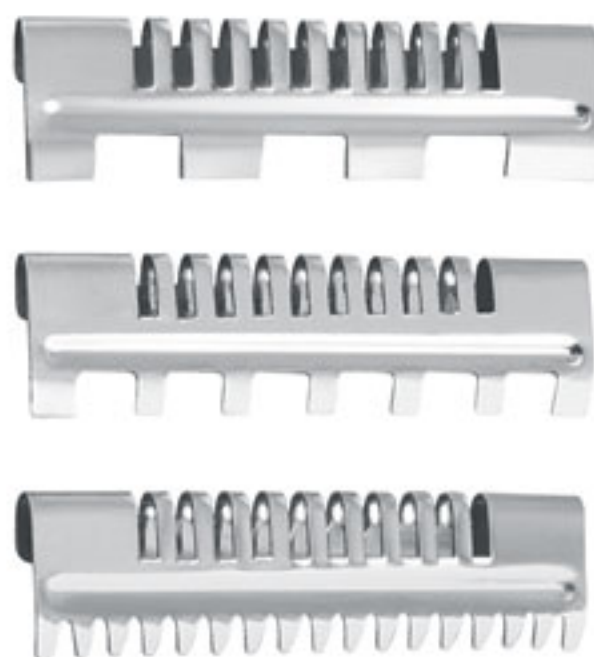

90-6175-17  
Effect Texturizing Scissors  
1 side 28 Effect Teeth, 1 side Straight  
Adjustable Screw With Key  
Removable Finger Rest  
17.00 cm

Available finishes: Mirror, Matt, Full and Partial Gold Plated & Titanium Coated.

90-6400-00  
Thinning Razor  
Plastic Handle  
With Removable Blades  
21.00 cm

90-6405-00  
Thinning Razor  
With Removable Blades  
19.00 cm

90-6410-00  
Thinning Razor  
With Removable Blades  
19.00 cm