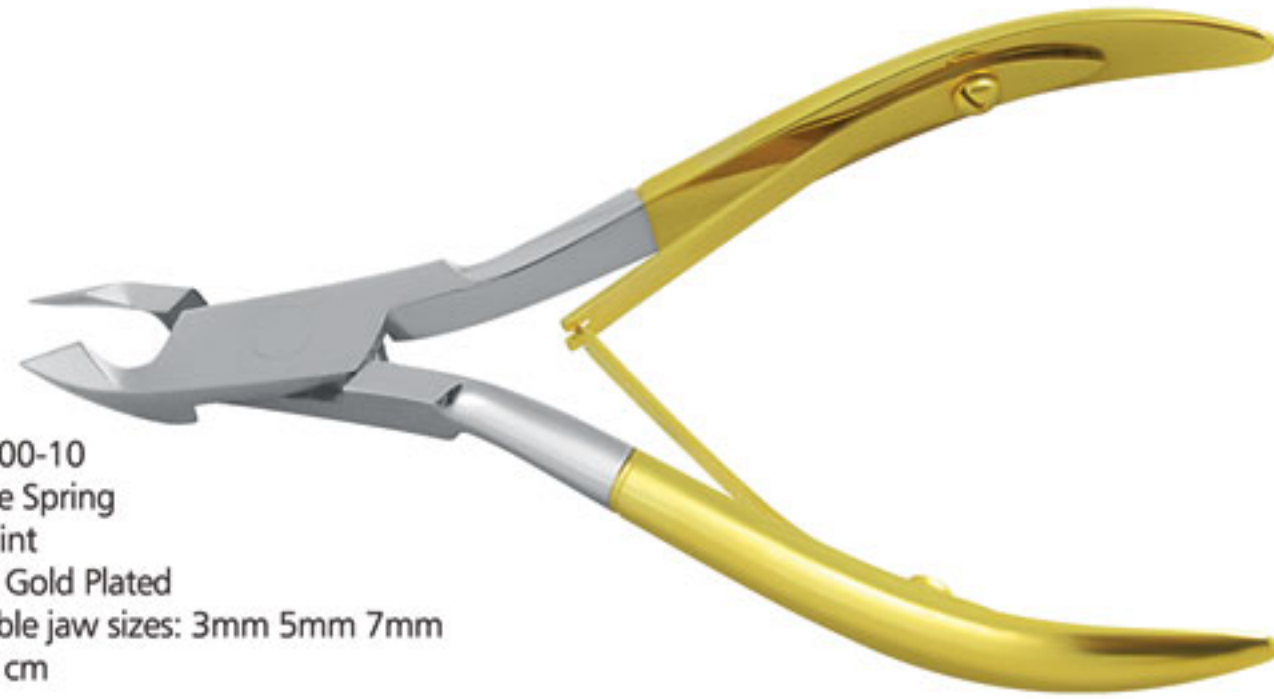

90-3380-10  
Double Spring  
Lap Joint  
Available jaw sizes: 3mm 5mm 7mm  
10.50 cm

90-3385-10  
Double Spring  
Lap Joint  
Available jaw sizes: 3mm 5mm 7mm  
10.00 cm

90-3390-11  
Single Spring  
Lap Joint  
PVC Coated Handle  
Available jaw sizes: 3mm 5mm 7mm  
11.00 cm

90-3395-11  
Single Spring  
Lap Joint  
Rubber Grips  
Available jaw sizes: 3mm 5mm 7mm  
11.00 cm

Available finishes: Mirror, Matt, Full and Partial Gold Plated, Titanium Coated & Powder Coated.

90-3400-10  
Double Spring  
Lap Joint  
Partial Gold Plated  
Available jaw sizes: 3mm 5mm 7mm  
10.00 cm