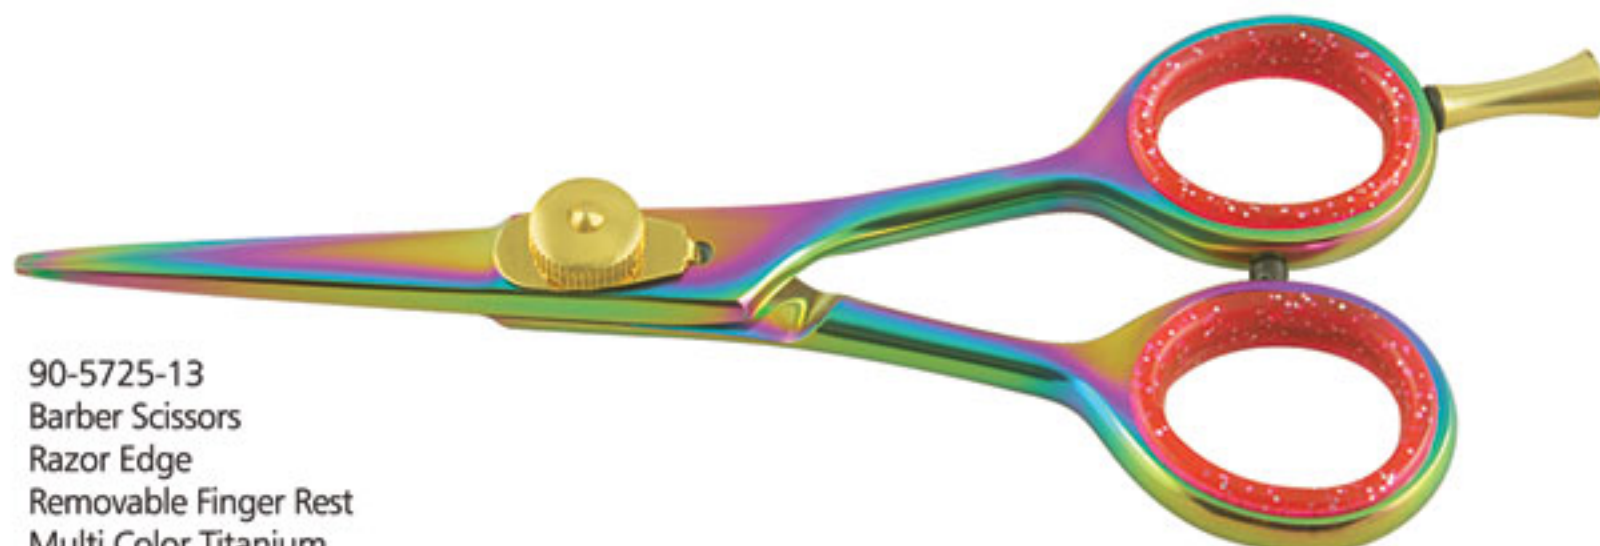

90-5695-17  
Barber Scissors  
Multi Color Titanium  
Ergonomic Ring  
17.00 cm

90-5700-12 **410T**  
Barber/Hairdresser Scissors  
Razor Edge  
Blue Titanium  
12.50 cm

90-5705-12 **483**  
Barber/Hairdresser Scissors  
Razor Edge  
Epoxy Pink  
12.50 cm

Available finishes: Mirror, Matt, Full and Partial Gold Plated & Titanium Coated.

90-5710-11 370  
Barber Scissors  
Razor Edge  
Removable Finger Rest  
Multi Color Titanium  
11.50 cm

90-5715-12 390  
Barber Scissors  
Razor Edge  
Removable Finger Rest  
Multi Color Titanium  
12.50 cm

90-5720-14 380  
Barber Scissors  
Razor Edge  
Removable Finger Rest  
Multi Color Titanium  
14.00 cm

90-5725-13  
Barber Scissors  
Razor Edge  
Removable Finger Rest  
Multi Color Titanium  
13.50 cm