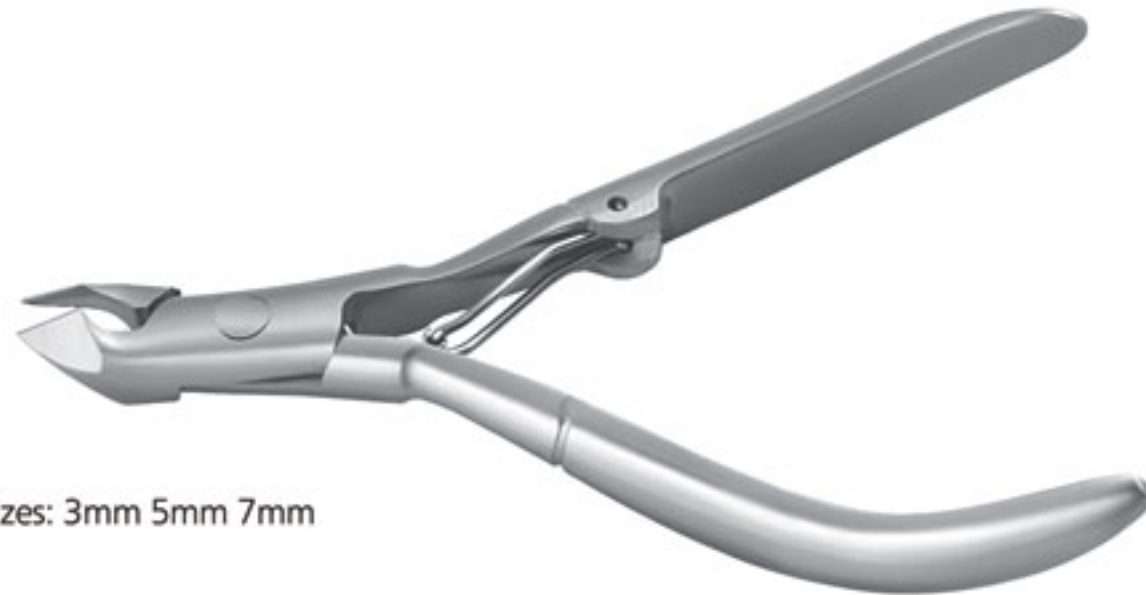

90-3395-11  
Single Spring  
Lap Joint  
Rubber Grips  
Available jaw sizes: 3mm 5mm 7mm  
11.00 cm

Available finishes: Mirror, Matt, Full and Partial Gold Plated, Titanium Coated & Powder Coated.

90-3400-10  
Double Spring  
Lap Joint  
Partial Gold Plated  
Available jaw sizes: 3mm 5mm 7mm  
10.00 cm