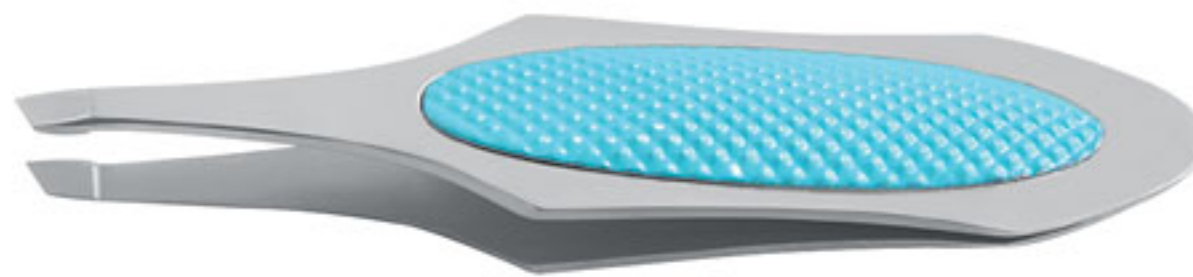

90-1080-09
Tweezer, Slanted Tip
9.50 cm